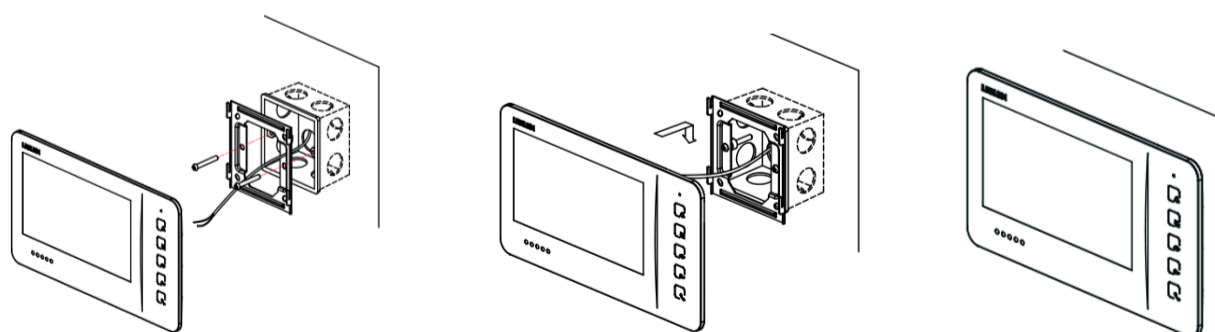

Key Feature

- Immaculate and stylish appearance
- 7-inch capacitive touch screen, 800 × 480
- 8-channel wired alarm zone
- Views live video of outdoor stations

Specification

Video parameters

Video Encoding	MJPEG
Video Pixels	VGA

Display parameters

Size	7-inch
Operation Method	Touch screen
Resolution	800 × 480

Capacity

Interm Logs	100
Alarm Logs	100
Messages Logs	100

Audio parameters

Audio Encoding	G.711
Speaker	Built-in loudspeaker
Microphone	-54 ± 2dB

Device interfaces

Alarm input	8
Net Port	RJ45
Power In Port	1

General

Installation	Wall mounting
Color	Black/White
Dimensions	200×140×15.9mm
Working Temperature	-10°C ~ +50°C
Storage Temperature	-40°C ~ +70°C
Protection Grade	IP30
Standby Power Consumption	≤1.7W
Max Power Consumption	≤5.5W(Without Power Output)
Power	12-24V DC
Weight	With package:-- Without package: --

Ordering Information

Model	Description
EH-IS-V60-EN1	Black, 7" standard definition screen, touch screen + touch buttons
EH-IS-V60-EN2	White, 7" standard definition screen, touch screen + Touch buttons

Installation

- Fix the wall mounting plate on the junction box with screws.
- Fit the device onto the wall mounting plate after wiring is completed.
- Device installation completed.

Application

- Villas
- Apartment